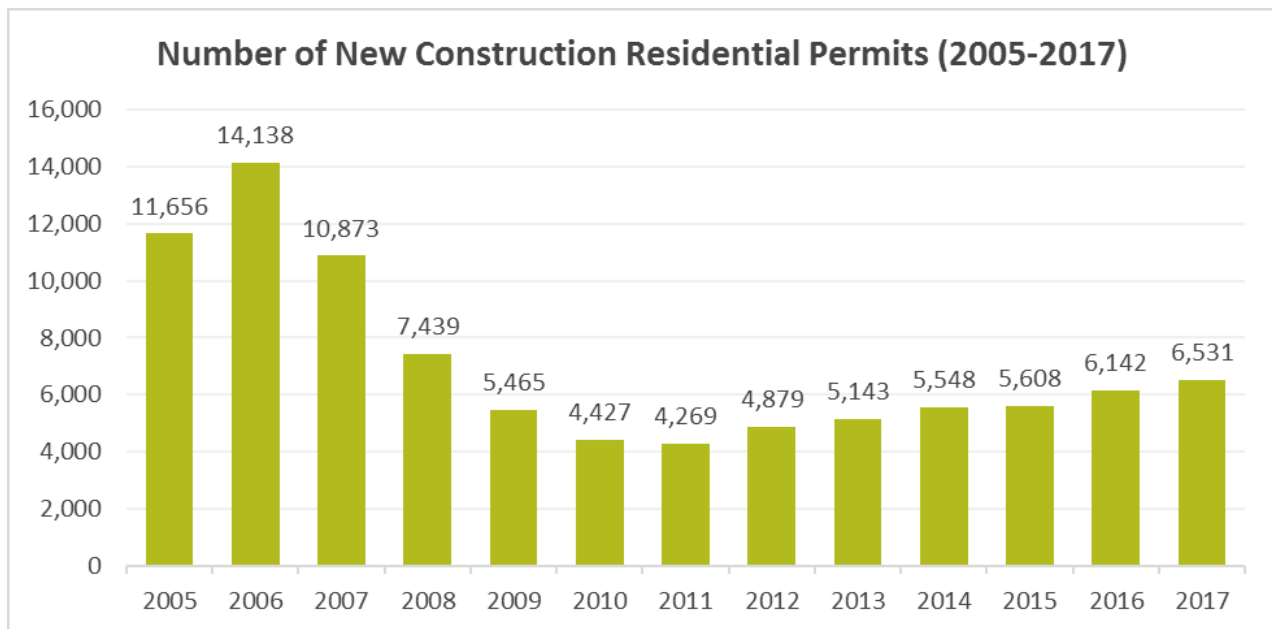

# STATE REVIEW: MISSISSIPPI

<b>Current Residential Code</b>	No statewide code
<b>Population</b>	2,986,530 (as of July 1, 2018)
<b>Homeownership Rate (2017, Q4)</b>	72.6%
<b>Total Number of Residential Permits (2005-2017)</b>	92,118