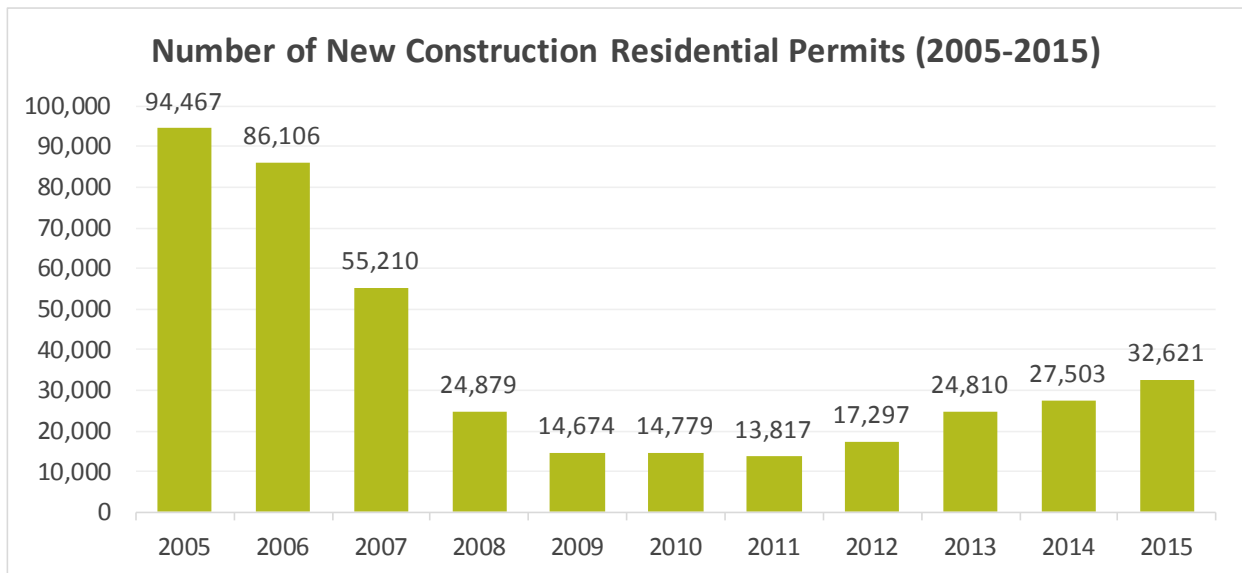

STATE REVIEW: GEORGIA

Current Residential Code	2009 IECC with Amendments
Effective Date	01/01/2011
Population	10,214,860
Median Household Income	\$49,620
Total Number of Residential Permits (2005-2013)	406,163

Top Five Counties by New Construction Residential Permits (2005-2015)