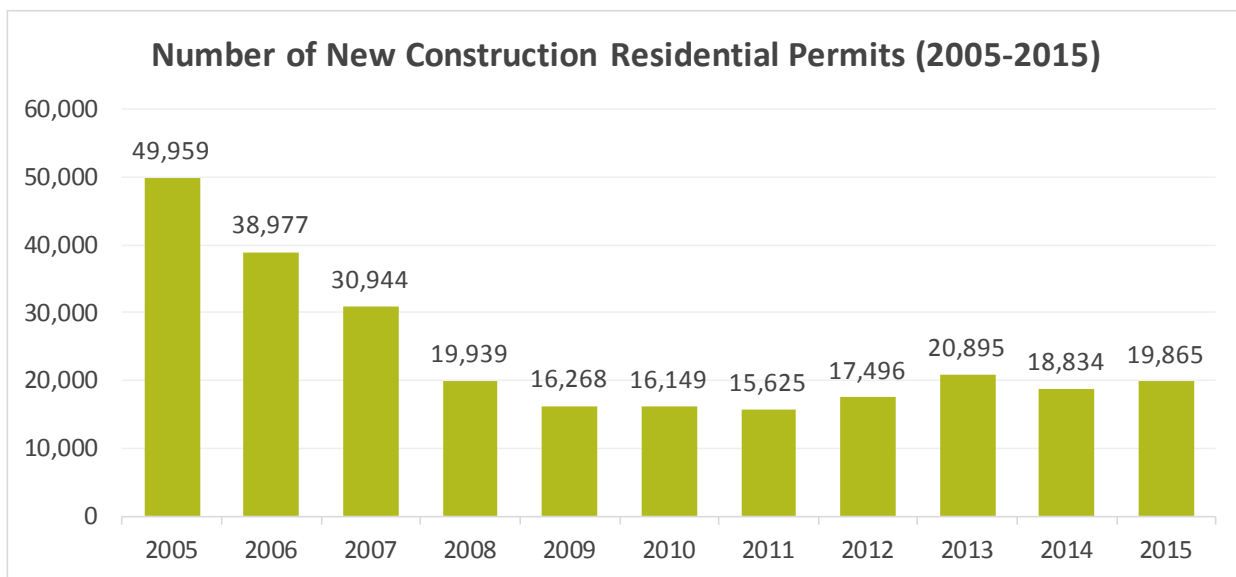

STATE REVIEW: VIRGINIA

Current Residential Code	2012 IECC with Amendments
Effective Date	07/01/2015
Population	8,382,993
Median Household Income	\$65,016
Total Number of Residential Permits (2005-2013)	264,951

Top Five Counties by New Construction Residential Permits (2005-2015)