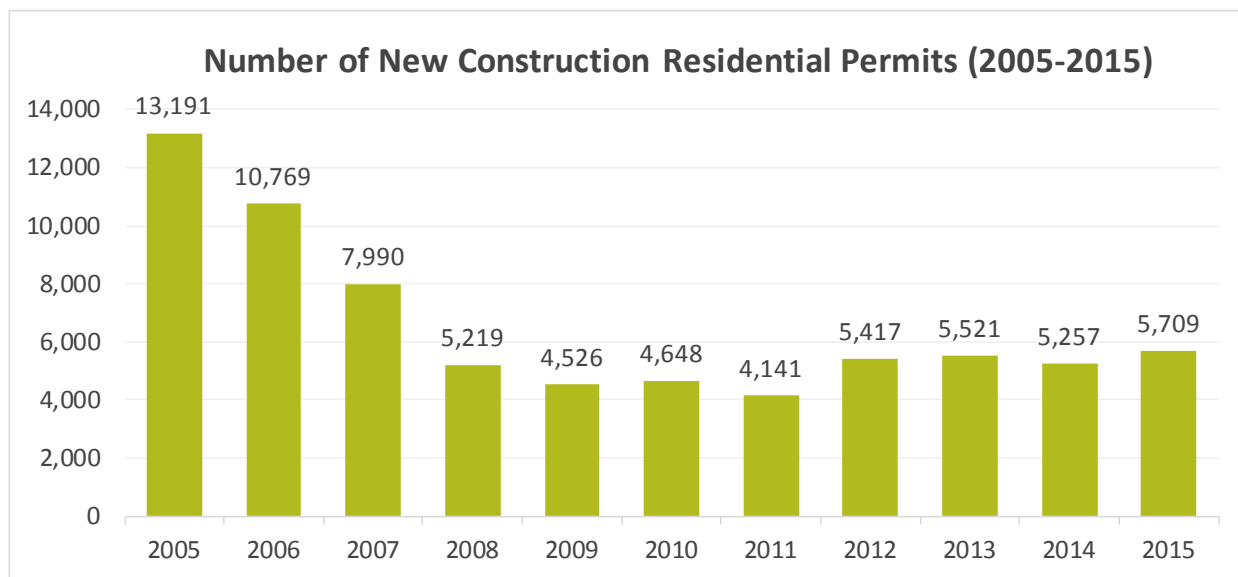

STATE REVIEW: ARKANSAS

Current Residential Code	2009 IECC with Amendments
Effective Date	01/01/2015
Population	2,978,204
Median Household Income	\$41,371
Total Number of Residential Permits (2005-2013)	72,388

Top Five Counties by New Construction Residential Permits (2005-2015)