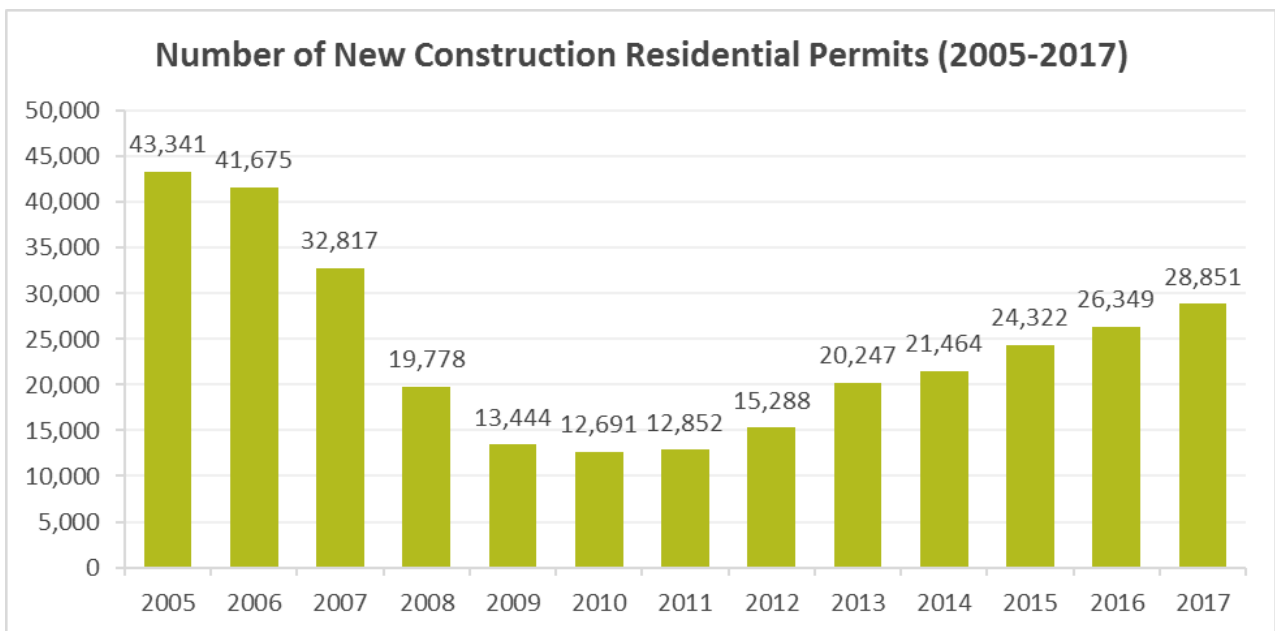

STATE REVIEW: SOUTH CAROLINA

Current Residential Code	2009 IECC
Effective Date	01/01/2013
Population	5,084,127 (as of July 1, 2018)
Homeownership Rate (2017, Q4)	71.7%
Total Number of Residential Permits (2005-2017)	313,119

Top Five Counties by New Construction Residential Permits (2005-2017)